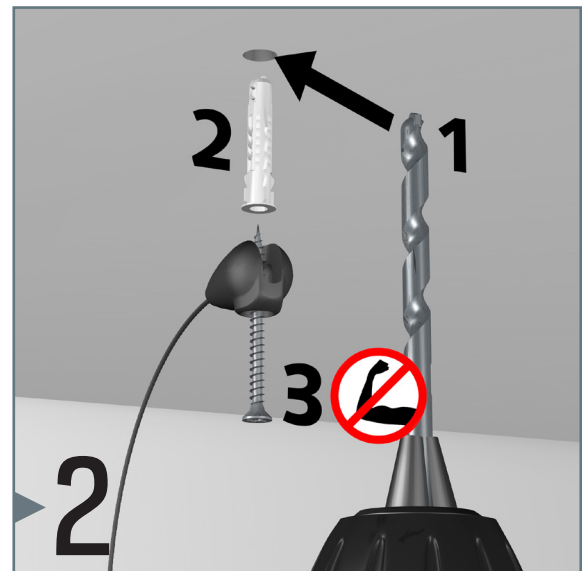

# UNI HANGER

10 KG MAX.

installation movie:

FLEXIBLE  
SAFE  
STRONG

# PANEL GRIP

1-4 MM

installation movie:

FLEXIBLE  
SAFE  
STRONG