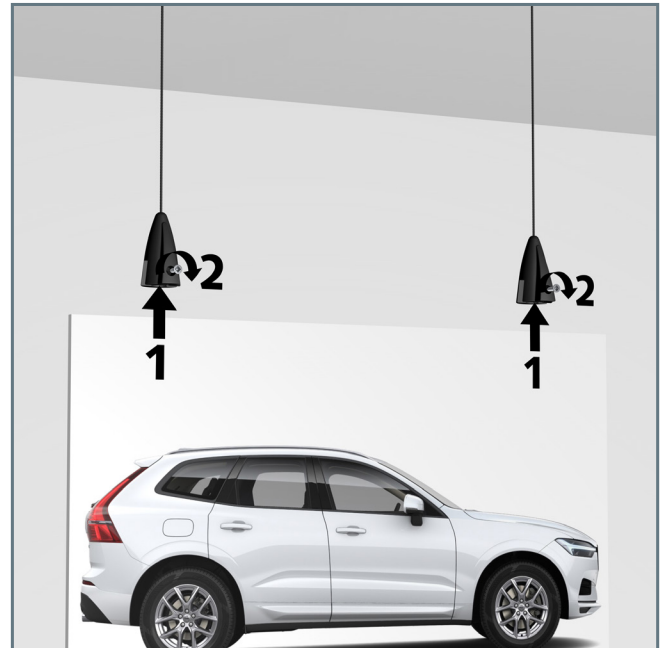

# UNI HANGER

10 KG MAX.

installation movie:

FLEXIBLE  
SAFE  
STRONG

# PANEL GRIP

1-4 MM

installation movie:

FLEXIBLE  
SAFE  
STRONG