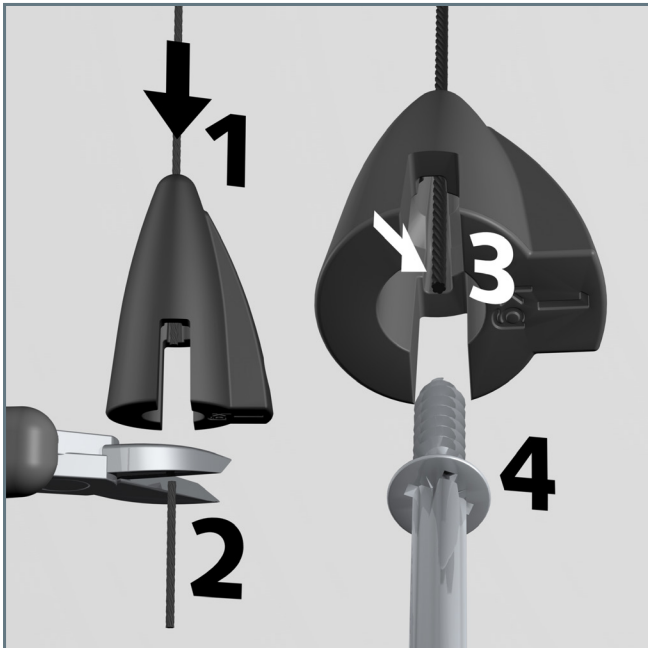

# UNI HANGER

10 KG MAX.

installation movie:

FLEXIBLE  
SAFE  
STRONG

# PANEL GRIP

1-4 MM

installation movie:

FLEXIBLE  
SAFE  
STRONG