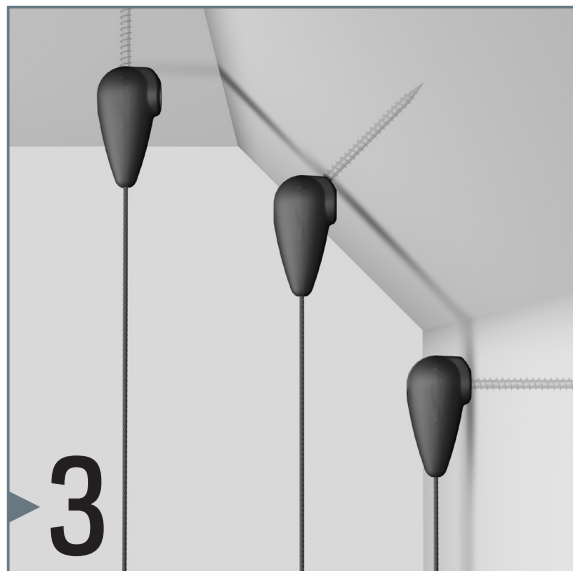

# UNI HANGER

10 KG MAX.

installation movie:

FLEXIBLE  
SAFE  
STRONG

# PANEL GRIP

1-4 MM

installation movie:

FLEXIBLE  
SAFE  
STRONG