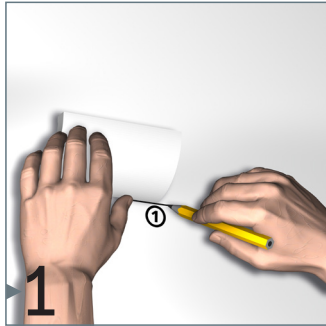

DECO RAIL LED

4 SCREWS/M - 20 KG/M

installation video:

FLEXIBLE
SAFE
STRONG