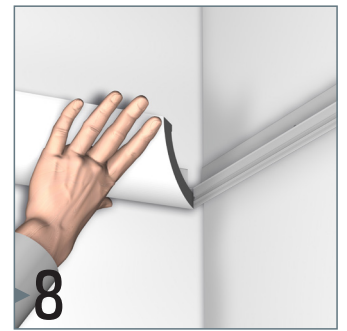

DECO RAIL LED

4 SCREWS/M - 20 KG/M

installation video:

FLEXIBLE
SAFE
STRONG