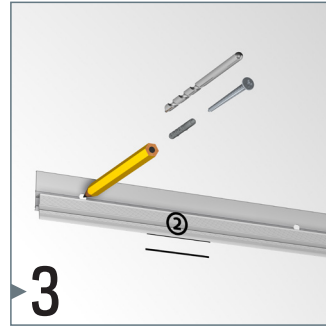

DECO RAIL LED

4 SCREWS/M - 20 KG/M

installation video:

FLEXIBLE
SAFE
STRONG