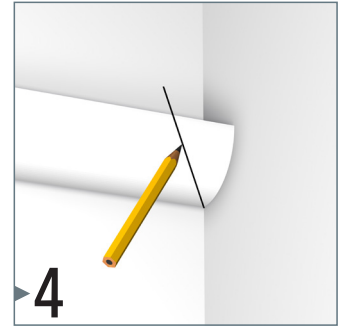

DECO RAIL LED

4 SCREWS/M - 20 KG/M

installation video:

FLEXIBLE
SAFE
STRONG