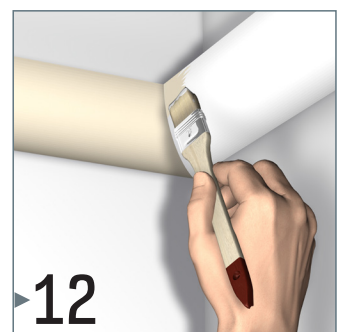

DECO RAIL LED

4 SCREWS/M - 20 KG/M

installation video:

FLEXIBLE
SAFE
STRONG