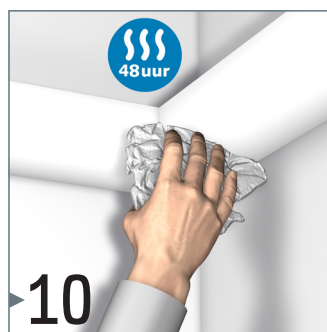

DECO RAIL LED

4 SCREWS/M - 20 KG/M

installation video:

FLEXIBLE
SAFE
STRONG