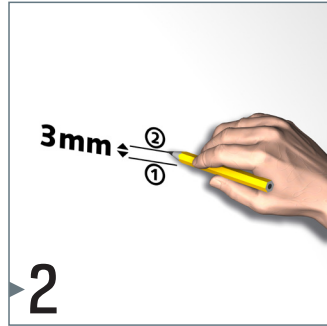

DECO RAIL LED

4 SCREWS/M - 20 KG/M

installation video:

FLEXIBLE
SAFE
STRONG