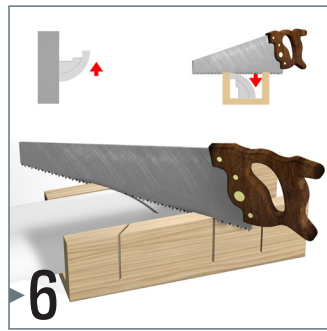

DECO RAIL LED

4 SCREWS/M - 20 KG/M

installation video:

FLEXIBLE
SAFE
STRONG