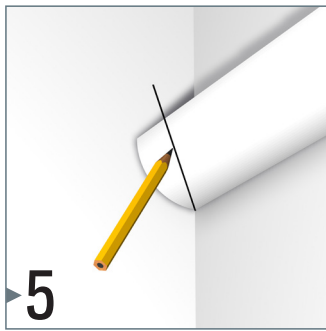

DECO RAIL LED

4 SCREWS/M - 20 KG/M

installation video:

FLEXIBLE
SAFE
STRONG