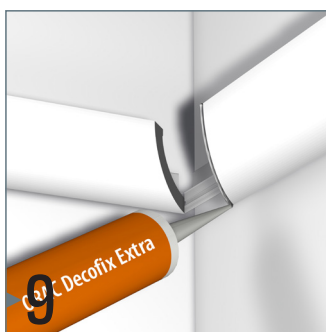

DECO RAIL LED

4 SCREWS/M - 20 KG/M

installation video:

FLEXIBLE
SAFE
STRONG